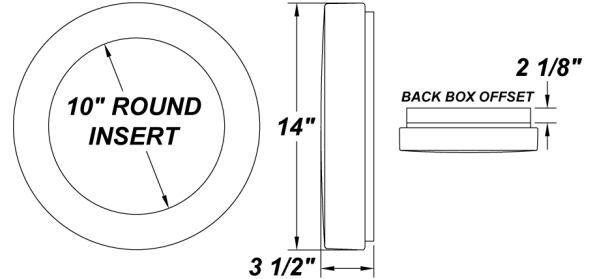

**ALLURE RD - CORDUROY TAUPE**

COMPACT FLUORESCENT

PROJECT :
TYPE :
ORDERING # :
COMMENTS :

**FEATURES**

- Steel Mounting Pan w/ Hi-Reflectance White Powder Coat Finish
- Luminous White Acrylic Diffuser
- Decorative Fabric Insert w/ Clear Acrylic Cover
- Mounts Directly to 4" Junction Box (By Others) on Wall or Ceiling
- Mounting Hardware Included
- Lamps Included
- Integral EM Battery Available (Back Box Required)
- ADA compliant
- Dry Location

**ORDERING INFORMATION**

Example : (ALR - CT - 226Q - 120E - 35K)

PRODUCT	SOURCE/WATTAGE	VOLTAGE	INSERT DETAIL	FINISH	OPTIONS
ALR - CT					
<b>Allure Round Corduroy Taupe</b>	213Q - (2) 13W QE 218Q - (2) 18W QE 226Q - (2) 26W QE 122CE - (1) 22W T5 Circ	120E - Electronic 120V 277E - Electronic 277V		<b>Not Applicable</b>	41K - 4100K Color Temp. 35K - 3500K Color Temp. 30K - 3000K Color Temp. (Standard for 22W & 40W T5 Circ) 27K - 2700K Color Temp. (Standard) (Not Available for 22W & 40W T5 Circ) F - Fused TP - Tamper Resistant Screws DIM - Dimming Ballast * (QE Electronic Only) EBR - Remote Mount Battery (Field Installed)** EBW/BB - Integral Emergency Battery** (Back Box Required) BB - Back Box W2L - Wire 2 Lamps to Integral Emergency Battery (2x18W Max)