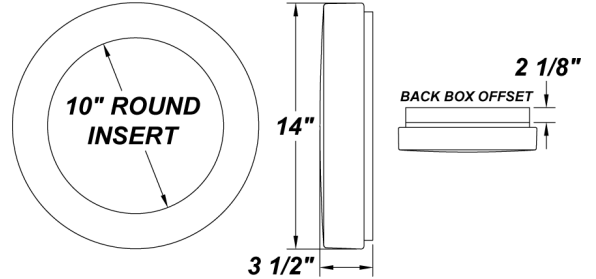

ALLURE RD - BRONZE MESH

COMPACT FLUORESCENT

PROJECT :
TYPE :
ORDERING # :
COMMENTS :

FEATURES

- Steel Mounting Pan w/ Hi-Reflectance White Powder Coat Finish
- Luminous White Acrylic Diffuser
- Decorative Fabric Insert w/ Clear Acrylic Cover
- Mounts Directly to 4" Junction Box (By Others) on Wall or Ceiling
- Mounting Hardware Included
- Lamps Included
- Integral EM Battery Available (Back Box Required)
- ADA compliant
- Dry Location

ORDERING INFORMATION

Example : (ALR - BM - 226Q - 120E - 41K)

PRODUCT	SOURCE/WATTAGE	VOLTAGE	INSERT DETAIL	FINISH	OPTIONS
ALR - BM					
Allure Round Bronze Mesh	213Q - (2) 13W QE 218Q - (2) 18W QE 226Q - (2) 26W QE 122CE - (1) 22W T5 Circ	120E - Electronic 120V 277E - Electronic 277V		Not Applicable	41K - 4100K Color Temp. 35K - 3500K Color Temp. 30K - 3000K Color Temp. (Standard for 22W & 40W T5 Circ) 27K - 2700K Color Temp. (Standard) (Not Available for 22W & 40W T5 Circ) F - Fused TP - Tamper Resistant Screws DIM - Dimming Ballast * (QE Electronic Only) EBR - Remote Mount Battery (Field Installed)** EBW/BB - Integral Emergency Battery** (Back Box Required) BB - Back Box W2L - Wire 2 Lamps to Integral Emergency Battery (2x18W Max)