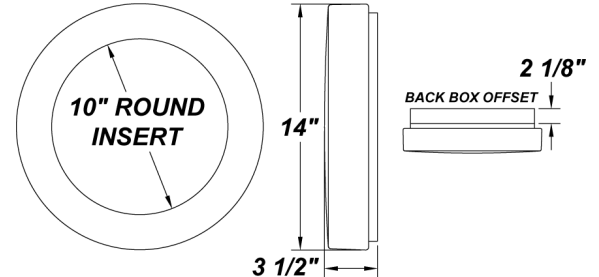

ALLURE RD - BAMBOO

COMPACT FLUORESCENT

PROJECT :
TYPE :
ORDERING # :
COMMENTS :

FEATURES

- Steel Mounting Pan w/ Hi-Reflectance White Powder Coat Finish
- Luminous White Acrylic Diffuser
- Decorative Fabric Insert w/ Clear Acrylic Cover - If Wall-Mounted, Bamboo Trim Should be Positioned Vertically to Prevent Insert From Shifting Over Time
- Mounts Directly to 4" Junction Box (By Others) on Wall or Ceiling
- Mounting Hardware Included
- Lamps Included
- Integral EM Battery Available (Back Box Required)
- ADA compliant
- Dry Location

ORDERING INFORMATION

Example : (ALR - BB - 226Q - 277E - 35K)

PRODUCT	SOURCE/WATTAGE	VOLTAGE	INSERT DETAIL	FINISH	OPTIONS
ALR - BB					
Allure Round Bamboo	213Q - (2) 13W QE 218Q - (2) 18W QE 226Q - (2) 26W QE 122CE - (1) 22W T5 Circ	120E - Electronic 120V 277E - Electronic 277V		Not Applicable	41K - 4100K Color Temp. 35K - 3500K Color Temp. 30K - 3000K Color Temp. (Standard for 22W & 40W T5 Circ) 27K - 2700K Color Temp. (Standard) (Not Available for 22W & 40W T5 Circ) F - Fused TP - Tamper Resistant Screws DIM - Dimming Ballast * (QE Electronic Only) EBR - Remote Mount Battery (Field Installed)** EBW/BB - Integral Emergency Battery** (Back Box Required) BB - Back Box W2L - Wire 2 Lamps to Integral Emergency Battery (2x18W Max)