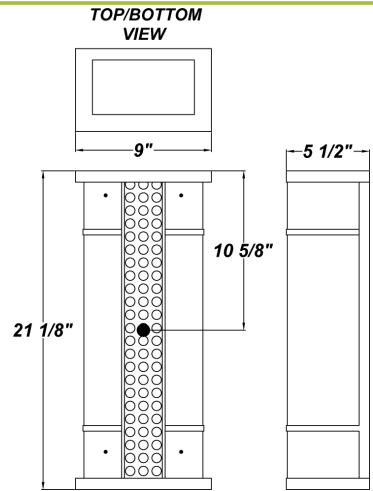

ORDERING INFORMATION

Example : (ALLW - RND - F227E - 120E - WAL - TB - 35K)

Textured Black is Standard Finish

PRODUCT	SOURCE/WATTAGE	VOLTAGE	DIFFUSER	FINISH	OPTIONS
Allegro W RND	F227E - (2) 27W 4-Pin Biax F139E - (1) 39W 4-Pin Biax F239E - (2) 39W 4-Pin Biax	120E - Electronic 277E - Electronic	WAL - White Acrylic End Lens (Standard)	SM - Matte Silver TB - Textured Black AC - Antique Copper AS - Antique Silver BT - Bronze Mist CP - Copper SN - Sand SW - Swedish Steel BZ - Textured Bronze TW - Textured White RAL Colors or Custom Match - Consult Factory	41K - 4100K Color Temp. (Standard) 35K - 3500K Color Temp. 30K - 3000K Color Temp. F - Fused DIM - Dimming Ballast (Electronic QE Only) EBR - Remote Mount Battery (Field Installed) (See Below) EBW - Integral Emergency Battery TP - Tamper Resistant Screws

REPLACEMENT PARTS

PART NO.

White Acrylic Lens Assembly 9801460

We reserve the right to revise the design or components of any product due to parts availability or change in UL standards, without assuming any obligation or liability to modify any products previously manufactured, and without notice.

NOTES

*Fluorescent Only

**Emergency Battery Options

Initial light output in Emergency mode will last for a minimum of 90 minutes. 1 lamp wired unless ordered otherwise. The following are suitable for indoor and damp locations. Please refer to Bodine's specification sheet

EBW:

Bodine's B100LP (Electronic) - Temperature Rating (Ambient) 32° F - 122° F

EBR:

Bodine's B94CG (Electronic) - Temperature Rating (Ambient) 32° F - 122° F

ARRA 2009

BUY AMERICA ACT