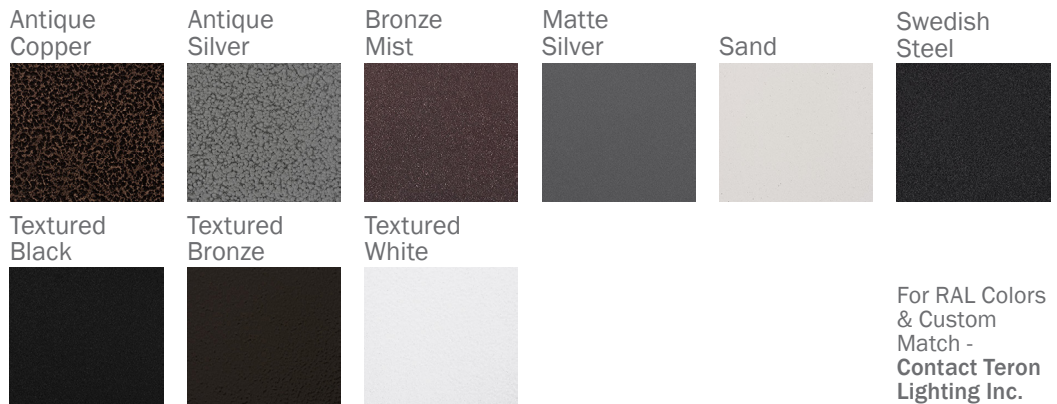

FINISHES

For RAL Colors & Custom Match - Contact Teron Lighting Inc.