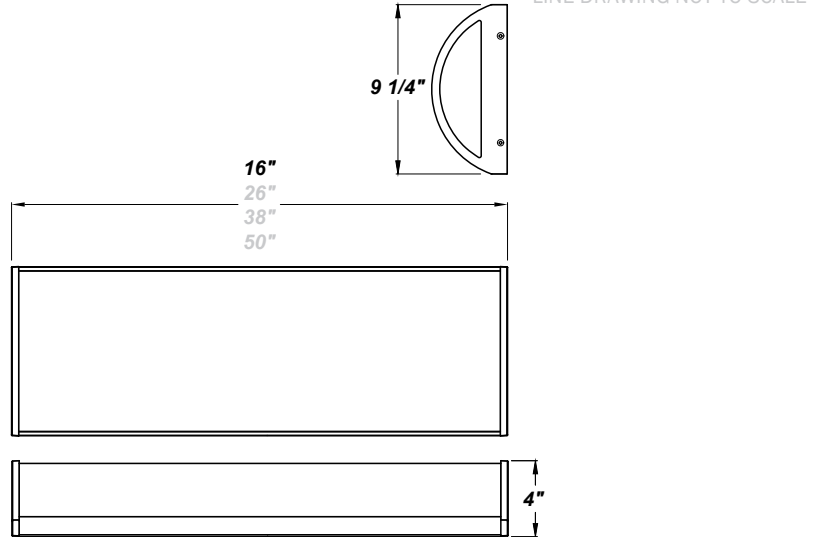

LINE DRAWING