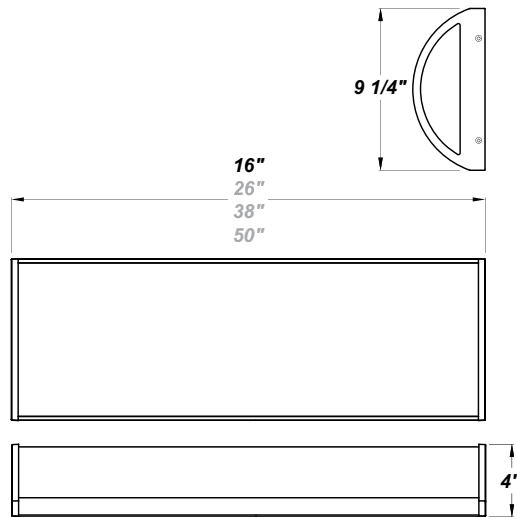

LINE DRAWING

LINE DRAWING NOT TO SCALE

FINISHES

Antique Copper

Antique Silver

Bronze Mist

Matte Silver

Sand

Swedish Steel

Textured Black

Textured Bronze

Textured White

For RAL Colors & Custom Match - Contact Teron Lighting Inc.