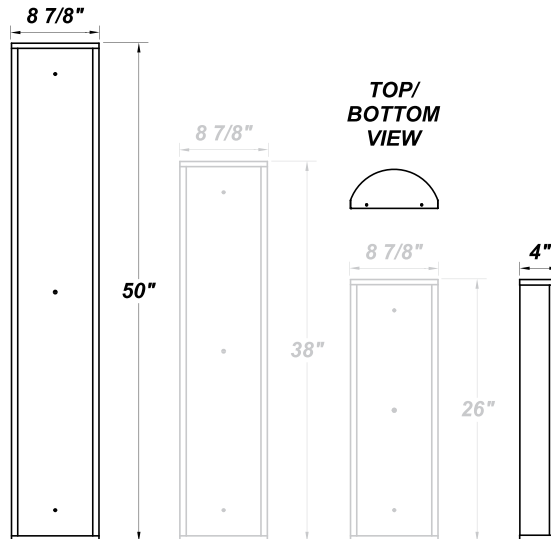

GUARDIAN W MSI LED 50"

Architectural Outdoor

PROJECT:	
TYPE:	
PO#:	QTY:
COMMENTS:	

FEATURES

- [Internal Motion Sensor](#)
- Extruded Aluminum Housing w/ Matte Silver Polyester Powder Coat Finish
- Die Cast Aluminum End Caps w/ Matte Silver Polyester Powder Coat Finish
- High Impact White Acrylic Diffuser (50% DR Acrylic)
- Aluminum Reflector w/ Hi-Reflectance White Powder Coat Finish
- Recessed Steel Screws
- Fixture Mounts Directly to Surface w/ Two Wall Anchors (Not Included)
- Over-Voltage and Over-Current
- 120V - 277V
- ADA Compliant
- CSA Listed Wet Location For Wall Mount Only
- LED Light Fixture

LINE DRAWING

FINISHES

Antique Copper

Antique Silver

Bronze Mist

Matte Silver

Sand

Swedish Steel

Textured Black

Textured Bronze

Textured White

For RAL Colors & Custom Match - Contact Teron Lighting Inc.