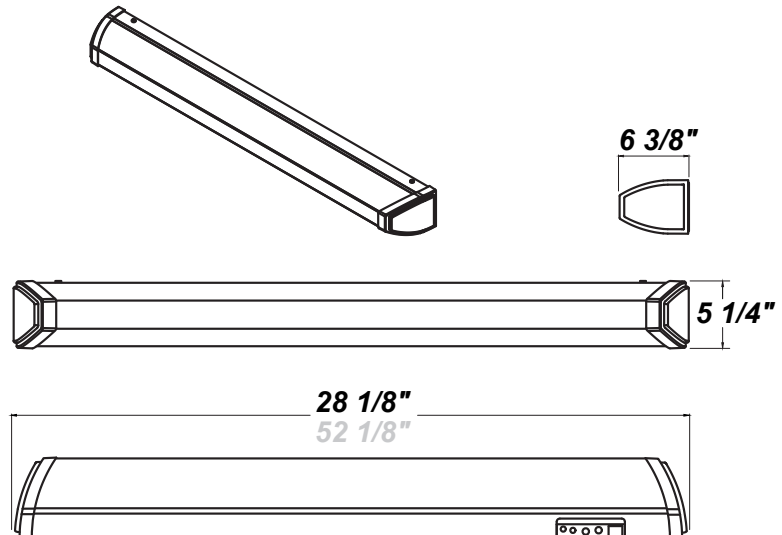

## FEATURES

- [Internal Motion Sensor](#)
- Steel Housing with White Powder Coat Finish
- Steel Mounting Pan with Hi-Reflectance White Powder Coat Finish
- White Acrylic / DR Extruded Diffuser with Brushed Nickel Finished End Caps And Brushed Nickel / White Decorative Center Trim
- Up / Down Lighting
- Mounts Directly to Surface with Two Wall Anchors (Not Included)
- Lamps Not Included
- CSA Listed Dry Location For Wall Mount Only

## LINE DRAWING