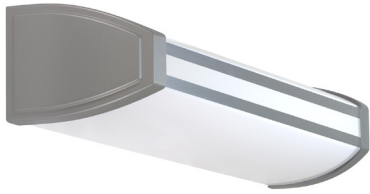

# DUNBAR MSI 24"

Architectural Indoor

PROJECT:	
TYPE:	
PO#:	QTY:
COMMENTS:	

## FEATURES

- [Internal Motion Sensor](#)
- Steel Housing with White Powder Coat Finish
- Steel Mounting Pan with Hi-Reflectance White Powder Coat Finish
- White Acrylic / DR Extruded Diffuser with Brushed Nickel Finished End Caps And Brushed Nickel / White Decorative Center Trim
- Up / Down Lighting
- Mounts Directly to Surface with Two Wall Anchors (Not Included)
- Lamps Not Included
- CSA Listed Dry Location For Wall Mount Only

## FINISHES

Brushed Nickel End Caps w/ White End Caps w/ Solid  
Nickel And White Center Trim White Center Trim  
(Standard)

For RAL Colors  
& Custom  
Match -  
Contact Teron  
Lighting Inc.