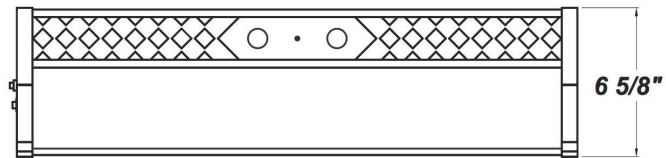

LINE DRAWING

FINISHES

Antique Copper

Antique Silver

Bronze Mist

Matte Silver

Sand

Swedish Steel

Textured Black

Textured Bronze

Textured White

For RAL Colors & Custom Match - Contact Teron Lighting Inc.