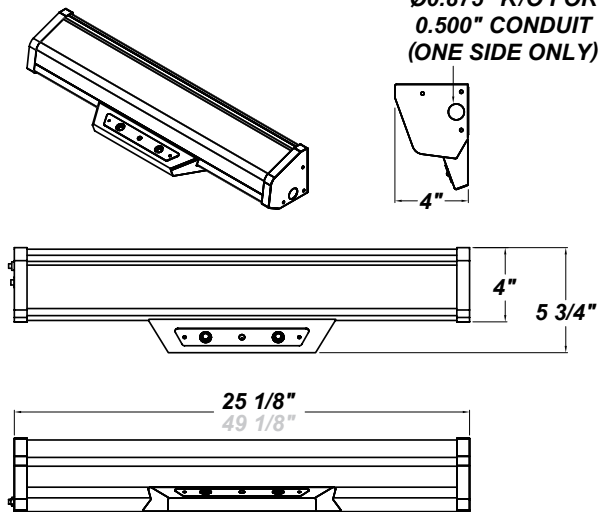

LINE DRAWING

LINE DRAWING NOT TO SCALE

FINISHES

Antique Copper

Antique Silver

Bronze Mist

Matte Silver

Sand

Swedish Steel

Textured Black

Textured Bronze

Textured White

For RAL Colors & Custom Match - Contact Teron Lighting Inc.