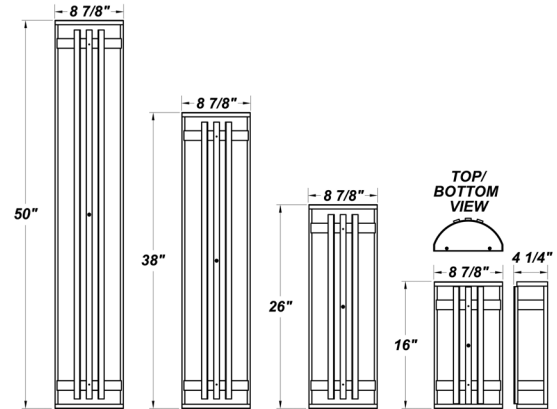

ORDERING INFORMATION

Example : (GRDW - TXT - F48228E / 124E - 277E - TB - MSE)

Matte Silver is Standard Finish

PRODUCT	SOURCE/WATTAGE	VOLTAGE	DIFFUSER	FINISH	OPTIONS
Guardian W TXT 26"	F24317E - (3) 17W T8 F24314E - (3) 14W T5	120E - Electronic 277E - Electronic 347E - Electronic	Not Applicable	SM - Matte Silver TB - Textured Black AC - Antique Copper AS - Antique Silver BT - Bronze Mist SN - Sand SW - Swedish Steel BZ - Textured Bronze TW - Textured White	F - Fused (Not Available For 347V) EBW - Integral Emergency Battery (2', 3' & 4' Only) (See Below) MSE - Watt-Stopper FS505 External Motion Sensor TP - Tamper Resistant Screws W2L - Wire 2 Lamps to Integral Emergency Battery (T8 Lamping Only)
Guardian W TXT 38"	F36225E/117E - (2) 25W T8 & (1) 17W T8 F36325E - (3) 25W T8 F36221E/114E - (2) 21W T5 & (1) 14W T5 F36221E/124E - (2) 21W T5 & (1) 24W T5 HO F36239E/114E - (2) 39W T5 HO & (1) 14W T5 F36239E/124E - HO - (2) 39W T5 HO & (1) 24W T5 HO	120E - Electronic 277E - Electronic 347E - Electronic			
Guardian W TXT 50"	F48232E/117E - (2) 32W T8 & (1) 17W T8 F48332E - (3) 32W T8 F48228E/114E - (2) 28W T5 & (1) 14W T5 F48228E/124E - HO - (2) 28W T5 & (1) 24W T5 HO F48254E/114E - (2) 54W T5 HO & (1) 14W T5 F48254E/124E - HO - (2) 54W T5 HO & (1) 24W T5 HO (HO* - High Output)	120E - Electronic 277E - Electronic 347E - Electronic		RAL Colors or Custom Match - Consult Factory	

REPLACEMENT PARTS

PART NO.

26" White Acrylic Diffuser	3025960
38" White Acrylic Diffuser	3026060
50" White Acrylic Diffuser	3026160

NOTES

Emergency Battery Options

Initial light output in Emergency mode will last for a minimum of 90 minutes. 1 lamp wired unless ordered otherwise. The following are suitable for indoor and damp locations. Please refer to Bodine's specification sheet.

EBW: Bodine's B50LP (T8 Electronic) - Temperature Rating (Ambient) 32° F - 122° F
Bodine's LP550 (T5 Electronic) - Temperature Rating (Ambient) 32° F - 122° F

ARRA 2009

BUY AMERICA ACT