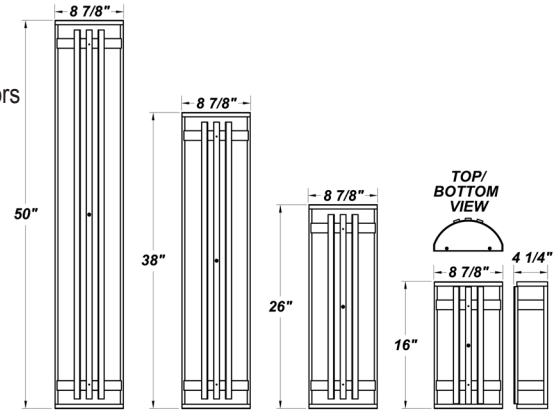

FEATURES

- Extruded Aluminum Housing w/ Matte Silver Polyester Powder Coat Finish
- Aluminum Trim w/ Matte Silver Polyester Powder Coat Finish
- Die Cast Aluminum End Caps w/ Matte Silver Polyester Powder Coat Finish
- High Impact White Acrylic Diffuser (50% DR Acrylic)
- Steel Reflector w/ Hi-Reflectance White Powder Coat Finish
- Recessed Steel Screws
- Fixture Mounts Directly to Surface w/ Two Wall Anchors (Not Included)
- Integral EM Battery Available (3' & 4' Fixtures Only)
- Lamps Not Included
- CSA Listed Wet Location For Wall / Ceiling Mount, Vertical or Horizontal Mounting