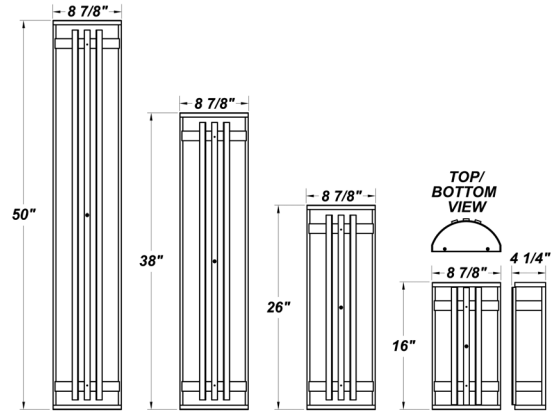

GUARDIAN W TXT

COMPACT & LINEAR FLUORESCENT

PROJECT :
TYPE :
ORDERING # :
COMMENTS :

FEATURES

- Extruded Aluminum Housing w/ Matte Silver Polyester Powder Coat Finish
- Aluminum Trim w/ Matte Silver Polyester Powder Coat Finish
- Die Cast Aluminum End Caps w/ Matte Silver Polyester Powder Coat Finish
- High Impact White Acrylic Diffuser (50% DR Acrylic)
- Steel Reflector w/ Hi-Reflectance White Powder Coat Finish
- Recessed Steel Screws
- Fixture Mounts Directly to Surface w/ Two Wall Anchors (Not Included)
- Integral EM Battery Available (2' Fixture Only)
- Lamps Included w/ 16" Fixture
- CSA Listed Wet Location For Wall / Ceiling Mount, Vertical or Horizontal Mounting