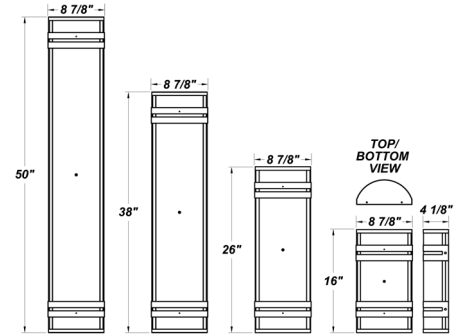

GUARDIAN W TWB

COMPACT & LINEAR
FLUORESCENT

PROJECT :
TYPE :
ORDERING # :
COMMENTS :

FEATURES

- Extruded Aluminum Housing w/ Matte Silver Polyester Powder Coat Finish
- Aluminum Fascia w/ Matte Silver Polyester Powder Coat Finish
- Die Cast Aluminum End Caps w/ Matte Silver Polyester Powder Coat Finish
- High Impact White Acrylic Diffuser (50% DR Acrylic)
- Steel Reflector w/ Hi-Reflectance White Powder Coat Finish
- Recessed Steel Screws
- Fixture Mounts Directly to Surface w/ Two Wall Anchors (Not Included)
- Integral EM Battery Available (2', 3', 4' Fixtures Only)
- Lamps Included w/ 16" Fixture
- CSA Listed Wet Location For Wall / Ceiling Mount, Vertical or Horizontal Mounting