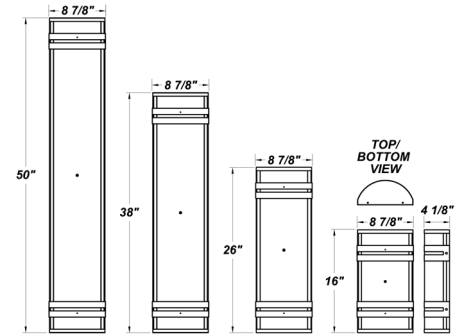

ORDERING INFORMATION

Example : (GRDW - TWB - F48232E / 117E - 277E - SM)

Matte Silver is Standard Finish

PRODUCT	SOURCE/WATTAGE	VOLTAGE	DIFFUSER	FINISH	OPTIONS
Guardian W TWB 26"	F24317E - (3) 17W T8 F24314E - (3) 14W T5	120E - Electronic 277E - Electronic	Not Applicable	SM - Matte Silver TB - Textured Black AC - Antique Copper AS - Antique Silver BT - Bronze Mist SN - Sand SW - Swedish Steel BZ - Textured Bronze TW - Textured White	F - Fused EBW - Integral Emergency Battery (2', 3', & 4' Only) (See Below) TP - Tamper Resistant Screws W2L - Wire 2 Lamps to Integral Emergency Battery (T8 Lamping Only)
Guardian W TWB 38"	F36225E/117E - (2) 25W T8 & (1) 17W T8 F36325E - (3) 25W T8 F36221E/114E - (2) 21W T5 & (1) 14W T5 F36221E/124E - (2) 21W T5 & (1) 24W T5 HO F36239E/114E - (2) 39W T5 HO & (1) 14W T5 F36239E/124E - HO - (2) 39W T5 HO & (1) 24W T5 HO	120E - Electronic 277E - Electronic			
Guardian W TWB 50"	F48232E/117E - (2) 32W T8 & (1) 17W T8 F48332E - (3) 32W T8 F48228E/114E - (2) 28W T5 & (1) 14W T5 F48228E/124E - HO - (2) 28W T5 & (1) 24W T5 HO F48254E/114E - (2) 54W T5 HO & (1) 14W T5 F48254E/124E - HO - (2) 54W T5 HO & (1) 24W T5 HO (HO* - High Output)	120E - Electronic 277E - Electronic		RAL Colors or Custom Match - Consult Factory	

REPLACEMENT PARTS

PART NO.

26" White Acrylic Diffuser	3025960
38" White Acrylic Diffuser	3026060
50" White Acrylic Diffuser	3026160

We reserve the right to revise the design or components of any product due to parts availability or change in UL standards, without assuming any obligation or liability to modify any products previously manufactured, and without notice.

ARRA 2009

NOTES

Emergency Battery Options

Initial light output in Emergency mode will last for a minimum of 90 minutes. 1 lamp wired unless ordered otherwise. The following are suitable for indoor and damp locations. Please refer to Bodine's specification sheet.

EBW:

Bodine's B50LP (T8 Electronic) - Temperature Rating (Ambient) 32° F - 122° F
Bodine's LP550 (T5 Electronic) - Temperature Rating (Ambient) 32° F - 122° F

*** For Electronic Wattage Fixtures Being Used in Conjunction With an Occupancy Sensor (Either Provided by us, or Your Own System), a Program Start Ballast is Recommended in Order to Maximize Lamp Life.