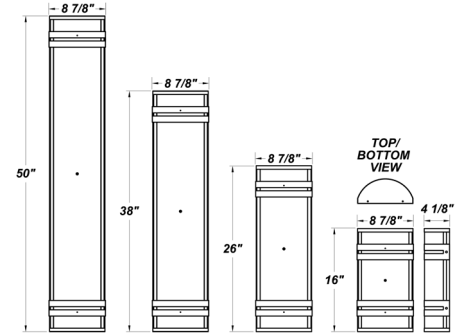

ORDERING INFORMATION

Example : (GRDW - TWB - F48232E - 120E - TW)

Matte Silver is Standard Finish

PRODUCT	SOURCE/WATTAGE	VOLTAGE	DIFFUSER	FINISH	OPTIONS
GRDW - TWB					
Guardian W TWB 38"	F36125E - (1) 25W T8 F36225E - (2) 25W T8 F36221E - (2) 21W T5 F36239E - HO* - (2) 39W T5	120E - Electronic 277E - Electronic 347E - Electronic	Not Applicable	SM - Matte Silver TB - Textured Black AC - Antique Copper AS - Antique Silver BT - Bronze Mist SN - Sand SW - Swedish Steel BZ - Textured Bronze TW - Textured White	F - Fused (Not Available For 347V) EBW - Integral Emergency Battery (2', 3' & 4' Only) (See Below) TP - Tamper Resistant Screws W2L - Wire 2 Lamps to Integral Emergency Battery (T8 Lamping Only)
Guardian W TWB 50"	F48132E - (1) 32W T8 F48232E - (2) 32W T8 F48228E - (2) 28W T5 F48254E - HO* - (2) 54W T5 (HO* - High Output)	120E - Electronic 277E - Electronic 347E - Electronic		RAL Colors or Custom Match - Consult Factory	

REPLACEMENT PARTS

PART NO.

38" White Acrylic Diffuser	3026060
50" White Acrylic Diffuser	3026160

We reserve the right to revise the design or components of any product due to parts availability or change in UL standards, without assuming any obligation or liability to modify any products previously manufactured, and without notice.

NOTES

Emergency Battery Options

Initial light output in Emergency mode will last for a minimum of 90 minutes. 1 lamp wired unless ordered otherwise. The following are suitable for indoor and damp locations. Please refer to Bodine's specification sheet.

EBW (38 1/2" & 50 1/2" Fixtures):

Bodine's B50LP (T8 Electronic) - Temperature Rating (Ambient) 32° F - 122° F
Bodine's LP550 (T5 Electronic) - Temperature Rating (Ambient) 32° F - 122° F

ARRA 2009

BUY AMERICA ACT