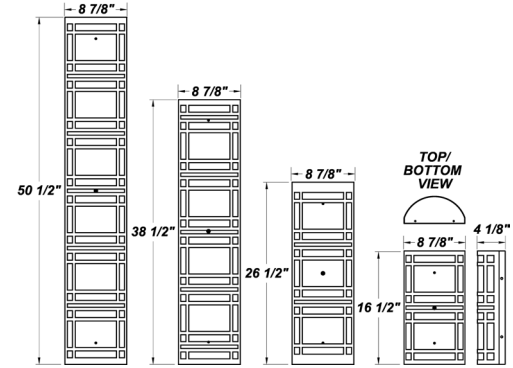

ORDERING INFORMATION

Example : (GRDW - FLD - F36325E - 120E - TW)

Matte Silver is Standard Finish

PRODUCT	SOURCE/WATTAGE	VOLTAGE	DIFFUSER	FINISH	OPTIONS
Guardian W FLD 26 1/2"	F24317E - (3) 17W T8 F24314E - (3) 14W T5	120E - Electronic 277E - Electronic 347E - Electronic	Not Applicable	SM - Matte Silver TB - Textured Black AC - Antique Copper AS - Antique Silver BT - Bronze Mist SN - Sand SW - Swedish Steel BZ - Textured Bronze TW - Textured White	F - Fused (Not Available For 347V) EBW - Integral Emergency Battery (2', 3' & 4' Only) (See Below) TP - Tamper Resistant Screws W2L - Wire 2 Lamps to Integral Emergency Battery (T8 Lamping Only)
Guardian W FLD 38 1/2"	F36225E/117E - (2) 25W T8 & (1) 17W T8 F36325E - (3) 25W T8 F36221E/114E - (2) 21W T5 & (1) 14W T5 F36221E/124E - (2) 21W T5 & (1) 24W T5 HO F36239E/114E - (2) 39W T5 HO & (1) 14W T5 F36239E/124E - HO - (2) 39W T5 HO & (1) 24W T5 HO	120E - Electronic 277E - Electronic 347E - Electronic			
Guardian W FLD 50 1/2"	F48232E/117E - (2) 32W T8 & (1) 17W T8 F48332E - (3) 32W T8 F48228E/114E - (2) 28W T5 & (1) 14W T5 F48228E/124E - HO - (2) 28W T5 & (1) 24W T5 HO F48254E/114E - (2) 54W T5 HO & (1) 14W T5 F48254E/124E - HO - (2) 54W T5 HO & (1) 24W T5 HO (HO* - High Output)	120E - Electronic 277E - Electronic 347E - Electronic		RAL Colors or Custom Match - Consult Factory	

REPLACEMENT PARTS

PART NO.

26" White Acrylic Diffuser	3025960
38" White Acrylic Diffuser	3026060
50" White Acrylic Diffuser	3026160

We reserve the right to revise the design or components of any product due to parts availability or change in UL standards, without assuming any obligation or liability to modify any products previously manufactured, and without notice.

NOTES

Emergency Battery Options

Initial light output in Emergency mode will last for a minimum of 90 minutes. 1 lamp wired unless ordered otherwise. The following are suitable for indoor and damp locations. Please refer to Bodine's specification sheet.

EBW:

Bodine's B50LP (T8 Electronic) - Temperature Rating (Ambient) 32° F - 122° F
Bodine's LP550 (T5 Electronic) - Temperature Rating (Ambient) 32° F - 122° F

ARRA 2009

BUY AMERICA ACT