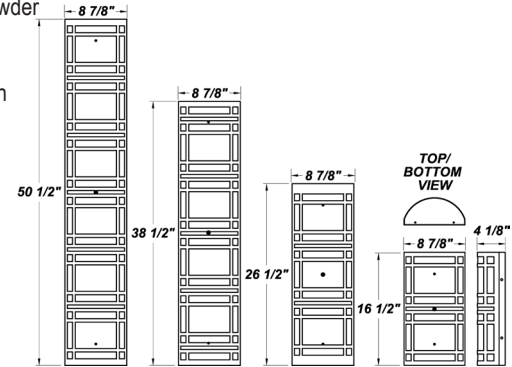

FEATURES

- Extruded Aluminum Housing w/ Matte Silver Polyester Powder Coat Finish
- Aluminum Fascia w/ Matte Silver Polyester Powder Coat Finish
- Die Cast Aluminum End Caps w/ Matte Silver Polyester Powder Coat Finish
- High Impact White Acrylic Diffuser (50% DR Acrylic)
- Steel Reflector w/ Hi-Reflectance White Powder Coat Finish
- Recessed Steel Screws
- Fixture Mounts Directly to Surface w/ Two Wall Anchors (Not Included)
- Integral EM Battery Available (2', 3', & 4' Fixtures Only)
- Lamps Not Included
- CSA Listed Wet Location For Wall / Ceiling Mount, Vertical or Horizontal Mounting