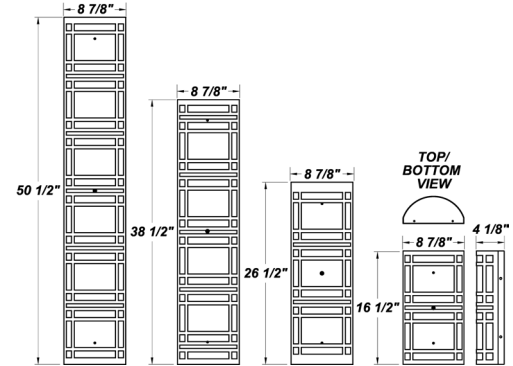

ORDERING INFORMATION

Example : (GRDW - FLD - F24217E - 120E - SN)

Matte Silver is Standard Finish

PRODUCT	SOURCE/WATTAGE	VOLTAGE	DIFFUSER	FINISH	OPTIONS
Guardian W FLD 16 1/2"	F213E - (2) 13W 4-Pin Biax F218Q - (2) 18W QE F226Q - (2) 26W QE	120E - Electronic 277E - Electronic 347E - Electronic	Not Applicable	SM - Matte Silver TB - Textured Black AC - Antique Copper AS - Antique Silver BT - Bronze Mist SN - Sand SW - Swedish Steel BZ - Textured Bronze TW - Textured White	41K - 4100K Color Temp.** (Standard) 35K - 3500K Color Temp.** (Not Available For F213E) 30K - 3000K Color Temp.** 27K - 2700K Color Temp.** F - Fused (Not Available For 347V) DIM - Dimming Ballast (Electronic QE Only) EBR - Remote Mount Battery (Field Installed) (See Below) EBW - Integral Emergency Battery (2', 3', & 4' Only) (See Below) TP - Tamper Resistant Screws W2L - Wire 2 Lamps to Integral Emergency Battery (T8 Lamping Only)
Guardian W FLD 26 1/2"	F24117E - (1) 17W T8 F24217E - (2) 17W T8 F24214E - (2) 14W T5 F24224E - HO* - (2) 24W T5 (HO* - High Output)	120E - Electronic 277E - Electronic 347E - Electronic		RAL Colors or Custom Match - Consult Factory	** Compact Fluorescent Lamps Only

REPLACEMENT PARTS

PART NO.

16" White Acrylic Diffuser	3024960
26" White Acrylic Diffuser	3025960

We reserve the right to revise the design or components of any product due to parts availability or change in UL standards, without assuming any obligation or liability to modify any products previously manufactured, and without notice.

NOTES

Emergency Battery Options

Initial light output in Emergency mode will last for a minimum of 90 minutes. 1 lamp wired unless ordered otherwise. The following are suitable for indoor and damp locations. Please refer to Bodine's specification sheet.

EBR (16 1/2" Fixture):

Bodine's B94CG (Electronic) - Temperature Rating (Ambient) 32° F - 122° F

EBW (26 1/2" Fixture):

Bodine's B50LP (T8 Electronic) - Temperature Rating (Ambient) 32° F - 122° F
Bodine's LP550 (T5 Electronic) - Temperature Rating (Ambient) 32° F - 122° F

ARRA 2009

BUY AMERICA ACT