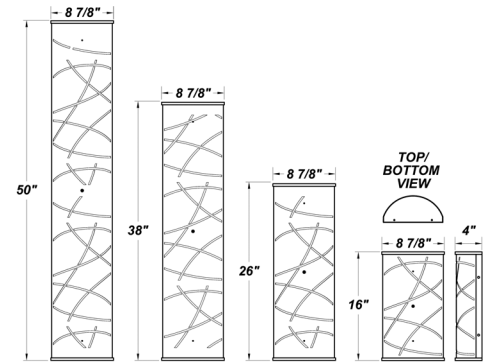

GUARDIAN W EVH

COMPACT & LINEAR FLUORESCENT

PROJECT :
TYPE :
ORDERING # :
COMMENTS :

FEATURES

- Extruded Aluminum Housing w/ Matte Silver Polyester Powder Coat Finish
- Die Cast Aluminum End Caps w/ Matte Silver Polyester Powder Coat Finish
- High Impact White Acrylic Diffuser (50% DR Acrylic)
- Steel Reflector w/ Hi-Reflectance White Powder Coat Finish
- Recessed Steel Screws
- Fixture Mounts Directly to Surface w/ Two Wall Anchors (Not Included)
- Integral EM Battery Available (2', 3', & 4' Fixtures Only)
- Lamps Included w/ 16" Fixture
- CSA Listed Wet Location For Wall / Ceiling Mount, Vertical or Horizontal Mounting
- ADA Compliant