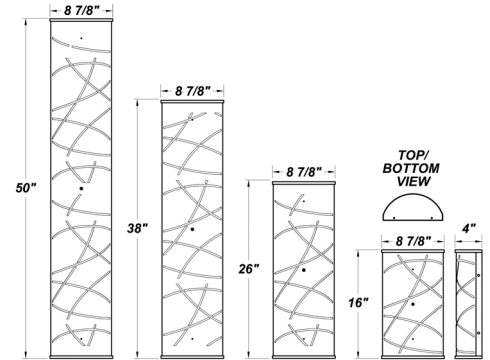

ORDERING INFORMATION

Example : (GRDW - EVH - F36225E - 120E - TB)

Matte Silver is Standard Finish

PRODUCT	SOURCE/WATTAGE	VOLTAGE	DIFFUSER	FINISH	OPTIONS
Guardian W EVH 38" (GRDW-EVH)	F36125E - (1) 25W T8 F36225E - (2) 25W T8 F36221E - (2) 21W T5 F36239E - HO* - (2) 39W T5	120E - Electronic 277E - Electronic 347E - Electronic	Not Applicable	SM - Matte Silver TB - Textured Black AC - Antique Copper AS - Antique Silver BT - Bronze Mist SN - Sand SW - Swedish Steel BZ - Textured Bronze TW - Textured White RAL Colors or Custom Match - Consult Factory	F - Fused (Not Available For 347V) EBW - Integral Emergency Battery (2', 3', & 4' Only) (See Below) (Requires Back Plate, Which Will Add 5/16" to Fixture Length & 1 11/16" to Fixture Depth) TP - Tamper Resistant Screws W2L - Wire 2 Lamps to Integral Emergency Battery (T8 Lamping Only)
Guardian W EVH 50" (GRDW-EVH)	F48132E - (1) 32W T8 F48232E - (2) 32W T8 F48228E - (2) 28W T5 F48254E - HO* - (2) 54W T5 (HO* - High Output)	120E - Electronic 277E - Electronic 347E - Electronic			

REPLACEMENT PARTS

PART NO.

38" White Acrylic Diffuser	3026060
50" White Acrylic Diffuser	3026160

We reserve the right to revise the design or components of any product due to parts availability or change in UL standards, without assuming any obligation or liability to modify any products previously manufactured, and without notice.

NOTES

Emergency Battery Options

Initial light output in Emergency mode will last for a minimum of 90 minutes. 1 lamp wired unless ordered otherwise. The following are suitable for indoor and damp locations. Please refer to Bodine's specification sheet.

EBW (38" & 50" Fixtures):

Bodine's B50LP (T8 Electronic) - Temperature Rating (Ambient) 32° F - 122° F
Bodine's LP550 (T5 Electronic) - Temperature Rating (Ambient) 32° F - 122° F

ARRA 2009

BUY AMERICA ACT

US Compliant