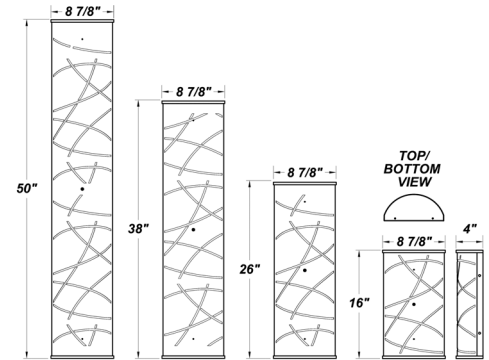

ORDERING INFORMATION

Example : (GRDW - EVH - F36221E / 114E - 120E - SN - MSI)

Matte Silver is Standard Finish

PRODUCT	SOURCE/WATTAGE	VOLTAGE	DIFFUSER	FINISH	OPTIONS
GRDW-EVH					
Guardian W 26" (GRDW-EVH)	F24317E - (3) 17W T8 F24314E - (3) 14W T5	120E - Electronic 277E - Electronic 347E - Electronic	Not Applicable	SM - Matte Silver TB - Textured Black AC - Antique Copper AS - Antique Silver BT - Bronze Mist SN - Sand SW - Swedish Steel BZ - Textured Bronze TW - Textured White	F - Fused (Not Available For 347V) EBW - Integral Emergency Battery (2', 3', & 4' Only) (See Below) - TP - Tamper Resistant Screws W2L - Wire 2 Lamps to Integral Emergency Battery (T8 Lamping Only)
Guardian W 38" (GRDW-EVH)	F36225E/117E - (2) 25W T8 & (1) 17W T8 F36325E - (3) 25W T8 F36221E/114E - (2) 21W T5 & (1) 14W T5 F36221E/124E - (2) 21W T5 & (1) 24W T5 HO F36239E/114E - (2) 39W T5 HO & (1) 14W T5 F36239E/124E - HO - (2) 39W T5 HO & (1) 24W T5 HO	120E - Electronic 277E - Electronic 347E - Electronic			
Guardian W 50" (GRDW-EVH)	F48232E/117E - (2) 32W T8 & (1) 17W T8 F48332E - (3) 32W T8 F48228E/114E - (2) 28W T5 & (1) 14W T5 F48228E/124E - HO - (2) 28W T5 & (1) 24W T5 HO F48254E/114E - (2) 54W T5 HO & (1) 14W T5 F48254E/124E - HO - (2) 54W T5 HO & (1) 24W T5 HO (HO* - High Output)	120E - Electronic 277E - Electronic 347E - Electronic		RAL Colors or Custom Match - Consult Factory	

REPLACEMENT PARTS

PART NO.

26" White Acrylic Diffuser	3025960
38" White Acrylic Diffuser	3026060
50" White Acrylic Diffuser	3026160

We reserve the right to revise the design or components of any product due to parts availability or change in UL standards, without assuming any obligation or liability to modify any products previously manufactured, and without notice.

NOTES

Emergency Battery Options

Initial light output in Emergency mode will last for a minimum of 90 minutes. 1 lamp wired unless ordered otherwise. The following are suitable for indoor and damp locations. Please refer to Bodine's specification sheet.

EBW: Bodine's B50LP (T8 Electronic) - Temperature Rating (Ambient) 32° F - 122° F
Bodine's LP550 (T5 Electronic) - Temperature Rating (Ambient) 32° F - 122° F

ARRA 2009

BUY AMERICA ACT

VANDAL RESISTANT

INTEGRAL BATTERY AVAILABLE

SA

ADA

US Compliant