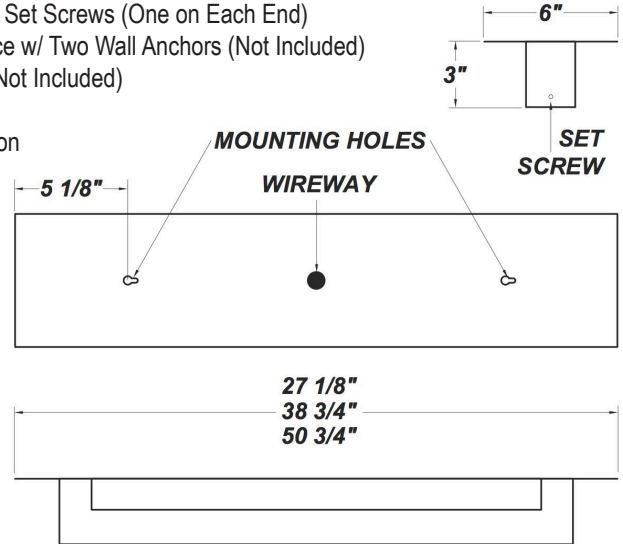

VICEROY RUD

PROJECT :
TYPE :
ORDERING # :
COMMENTS :

FEATURES

- Steel Housing w/ Matte Silver Powder Coat Finish
- Steel Mount Pan w/ Hi-Reflectance White Powder Coat Finish
- Matte White Acrylic Inner Diffuser
- Clear Acrylic Outer Diffuser
- Housing is Attached w/ 2 Set Screws (One on Each End)
- Mounts Directly to Surface w/ Two Wall Anchors (Not Included) Over a 2" Junction Box (Not Included)
- Lamps Not Included
- CSA Listed Damp Location
- ADA Compliant

ORDERING INFORMATION

Example : (VCY24114E - 120E - DL - SM) Matte Silver is Standard Finish

PRODUCT	SOURCE/WATTAGE	VOLTAGE	HOUSING	FINISH	OPTIONS
Viceroy 2'	VCY24114E - (1) 14W T5 VCY24124E - HO* - (1) 24W T5	120E - 120V Electronic 277E - 277V Electronic 347E - 347V Electronic	RUD - Up / Down Light w/ Rectangular Shield	SM - Matte Silver TB - Textured Black AC - Antique Copper AS - Antique Silver BT - Bronze Mist SN - Sand SW - Swedish Steel BZ - Textured Bronze TW - Textured White RAL Colors or Custom Match - Consult Factory	F - Fused (Not Available For 347V) TP - Tamper Resistant Screws JBC - 4" x 4" Junction Box Cover (Mounts to Fixture, Allowing it to be Retro-fitted Over an Existing Junction Box)
Viceroy 3'	VCY36121E - (1) 21W T5 VCY36139E - HO* - (1) 39W T5	120E - 120V Electronic 277E - 277V Electronic 347E - 347V Electronic			
Viceroy 4'	VCY48128E - (1) 28W T5 VCY48154E - HO* - (1) 54W T5 (HO* - High Output)	120E - 120V Electronic 277E - 277V Electronic 347E - 347V Electronic			

REPLACEMENT PARTS	PART NO.
2' Lens Assembly	38090
3' Lens Assembly	38091
4' Lens Assembly	38092

NOTES

We reserve the right to revise the design or components of any product due to parts availability or change in UL standards, without assuming any obligation or liability to modify any products previously manufactured, and without notice.