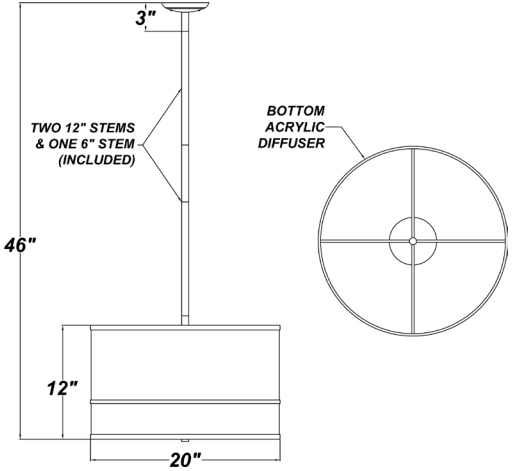

PROJECT :
TYPE :
ORDERING # :
COMMENTS :

20" MULTI-COLOR PENDANT

FEATURES

- 5" Cast Zinc Canopy
- Steel Trim w/ Satin Nickel Finish
- White Butcher Linen Top w/ Black Butcher Linen Bottom
- Acrylic Diffuser Included
- Mounting Hardware Included
- 3 Medium Base Sockets
- For Use With Incandescent, Compact Fluorescent, or LED Screw-In Lamp (Lamps Not Included)
- Use Lamping up to:
 - 100W Incandescent
 - 27W Compact Fluorescent
 - 19W LED
- Optional GU Base Socket Adaptor Available (Must be Used With 120V Only)
- 46" Maximum Length
- Dry Location

ORDERING INFORMATION

Example : (PD-6790 - 115-01 - 242 - SN - BBL) **White Butcher Linen w/ Black Butcher Linen is Standard**

PRODUCT	TOP SHADE		STYLE	TRIM FINISH	BOTTOM SHADE	OPTION
Pendant & Hardware (PD-6790)	151-56 - Gold Organza	151-97 - Silver Organza	242 - 20" Multi-Color Pendant	SN - Satin Nickel (Standard) OB - Oil Brushed Bronze	GO - Gold Organza	GUA - GU-Base Socket Adaptor
	115-01 - White Butcher Linen	115-62 - Black Butcher Linen			SO - Silver Organza	
	115-96 - Red Butcher Linen	115-05 - Off White Butcher Linen			WBL - White Butcher Linen	
	174-25 - Chocolate Silk Shantung	136-33 - Oyster Silksheen			BBL - Black Butcher Linen	
	146-13 - Buff Odyssey	180-05 - Camelot Off-White Hardback			RBL - Red Butcher Linen	
	160-04 - Natural Bombay				OBL - Off White Butcher Linen	
					CSS - Chocolate Silk Shantung	
					OS - Oyster Silksheen	
					BO - Buff Odyssey	
					COH - Camelot Off-White Hardback	
					NB - Natural Bombay	