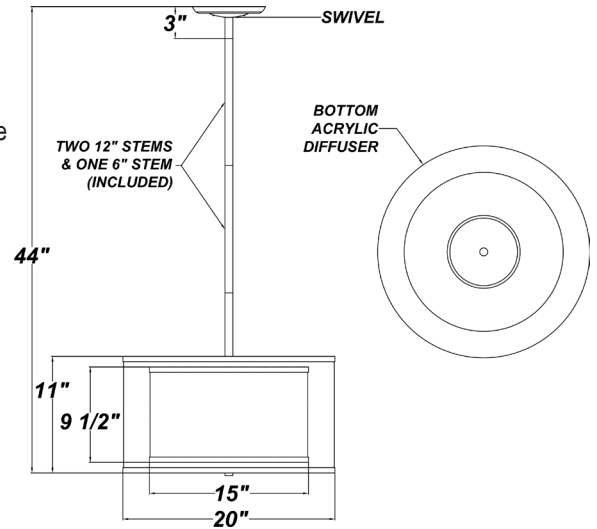

PROJECT :
TYPE :
ORDERING # :
COMMENTS :

20" CHELSEA PENDANT

FEATURES

- 6.875" Cast Zinc Canopy
- Steel Trim w/ Satin Nickel Finish
- Silver Organza Inner Shade w/ White Butcher Linen Outer Shade
- Acrylic Diffuser Included
- Mounting Hardware Included
- 3 Medium Base Sockets
- For Use With Incandescent, Compact Fluorescent, or LED Screw-In Lamp (Lamps Not Included)
- Use Lamping up to:
 - 100W Incandescent
 - 27W Compact Fluorescent
 - 19W LED
- Optional GU Base Socket Adaptor Available (Must be Used With 120V Only)
- 44" Maximum Length
- Dry Location

ORDERING INFORMATION

Example : (PD-A120 - 151-97 - 141 - SN - WBL) Silver Organza w/ White Butcher Linen is Standard

PRODUCT	INNER SHADE		STYLE	TRIM FINISH	OUTER SHADE	OPTION
Pendant & Hardware (PD-A120)	151-56 - Gold Organza	151-97 - Silver Organza	141 - 20" Silhouette Pendant	SN - Satin Nickel (Standard) OB - Oil Brushed Bronze	GO - Gold Organza	GUA - GU-Base Socket Adaptor
	115-01 - White Butcher Linen	115-62 - Black Butcher Linen			SO - Silver Organza	
	115-96 - Red Butcher Linen	115-05 - Off White Butcher Linen			WBL - White Butcher Linen	
	174-25 - Chocolate Silk Shantung	136-33 - Oyster Silksheen			BBL - Black Butcher Linen	
	146-13 - Buff Odyssey	180-05 - Camelot Off-White Hardback			RBL - Red Butcher Linen	
	160-04 - Natural Bombay				OBL - Off White Butcher Linen	
					CSS - Chocolate Silk Shantung	
					OS - Oyster Silksheen	
					BO - Buff Odyssey	
					COH - Camelot Off-White Hardback	
					NB - Natural Bombay	