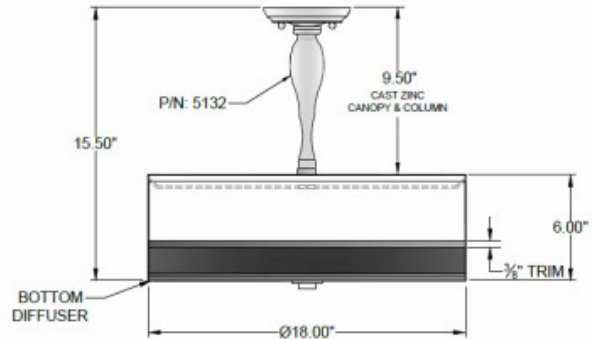

PROJECT :
TYPE :
ORDERING # :
COMMENTS :

18" MULTI-COLOR SEMI-FLUSH

FEATURES

- 5" Cast Zinc Canopy
- Steel Trim w/ Satin Nickel Finish
- White Butcher Linen Top w/ Black Butcher Linen Bottom
- Acrylic Diffuser Included
- Mounting Hardware Included
- 2 Medium Base Sockets
- For Use With Incandescent, Compact Fluorescent, or LED Screw-In Lamp (Lamps Not Included)
- Use Lamping up to:
 - 100W Incandescent
 - 27W Compact Fluorescent
 - 19W LED
- Optional GU Base Socket Adaptor Available (Must be Used With 120V Only)
- Dry Location

ORDERING INFORMATION

Example : (SF-6790 - 115-01 - 243 - SN - BBL)

White Butcher Linen w/ Black Butcher Linen is Standard

PRODUCT	TOP SHADE	STYLE	TRIM FINISH	BOTTOM SHADE	OPTION
Semi-Flush & Hardware (SF-6790)	151-56 - Gold Organza 	243 - 18" Multi-Color Flush Mount	SN - Satin Nickel (Standard) OB - Oil Brushed Bronze	151-97 - Silver Organza 	GUA - GU-Base Socket Adaptor
	115-01 - White Butcher Linen 			115-62 - Black Butcher Linen 	
	115-96 - Red Butcher Linen 			115-05 - Off White Butcher Linen 	
	174-25 - Chocolate Silk Shantung 			136-33 - Oyster Silksheen 	
	146-13 - Buff Odyssey 			180-05 - Camelot Off-White Hardback 	
	160-04 - Natural Bombay 				