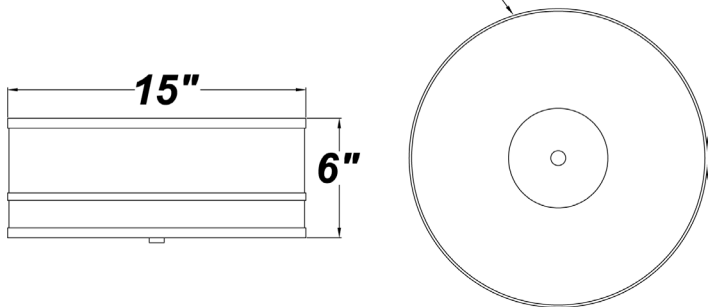

PROJECT :
TYPE :
ORDERING # :
COMMENTS :

**15" MULTI-COLOR FLUSH MOUNT**

**BOTTOM  
ACRYLIC  
DIFFUSER**

**FEATURES**

- Cast Zinc Canopy
- Steel Trim w/ Satin Nickel Finish
- White Butcher Linen Top Shade w/ Black Butcher Linen Bottom Shade
- Acrylic Diffuser included
- Mounting Hardware Included
- 2 Medium Base Sockets
- For Use With Incandescent, Compact Fluorescent, or LED Screw-In Lamp (Lamp Not Included)
- Use Lamping up to:
  - 100W Incandescent
  - 27W Compact Fluorescent
  - 19W LED
- Optional GU Base Socket Adaptor Available (Must be Used With 120V Only)
- Dry Location

**ORDERING INFORMATION**

**Example : (FM-6790 - 115-01 - 245 - SN - BBL)      White Butcher Line w/ Black Butcher Linen is Standard**

PRODUCT	TOP SHADE		STYLE	TRIM FINISH	BOTTOM SHADE	OPTION
<b>Flush Mount &amp; Hardware (FM-6790)</b>	151-56 - Gold Organza	151-97 - Silver Organza	245 - 15" Multi-Color Flush Mount	SN - Satin Nickel (Standard) OB - Oil Brushed Bronze	GO - Gold Organza	GUA - GU-Base Socket Adaptor
	115-01 - White Butcher Linen	115-62 - Black Butcher Linen			SO - Silver Organza	
	115-96 - Red Butcher Linen	115-05 - Off White Butcher Linen			WBL - White Butcher Linen	
	174-25 - Chocolate Silk Shantung	136-33 - Oyster Silksheen			BBL - Black Butcher Linen	
	146-13 - Buff Odyssey	180-05 - Camelot Off-White Hardback			RBL - Red Butcher Linen	
	160-04 - Natural Bombay				OWBL - Off White Butcher Linen	
					CSS - Chocolate Silk Shantung	
					OS - Oyster Silksheen	
					BO - Buff Odyssey	
					COH - Camelot Off-White Hardback	
					NB - Natural Bombay	