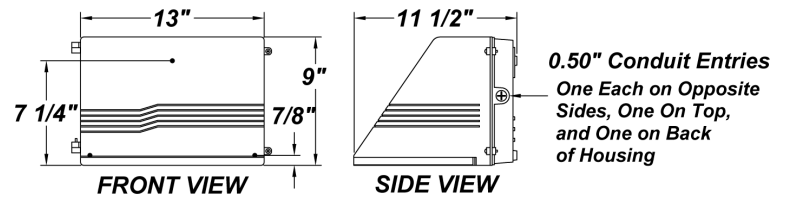

CADDY MEDIUM LED

PROJECT :
TYPE :
ORDERING # :
COMMENTS :

FEATURES

- Die-Cast Aluminum Housing w/ Textured Bronze Polyester Powder Coat Finish
- Clear Tempered Glass Lens
- Surge Protector
- Fully Gasketed
- Mounts Direct to Flat Surface w/ Three #8 Wall Anchors (Not Included)
- Dark Sky Compliant
- CSA Listed Wet Location For Wall Mounting (Down Light Only)
- DLC Listed ***
- L70 Life Time For 50,000hr