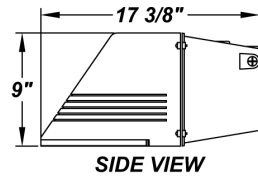

0.50" Conduit Entries
One Each on Opposite
Sides, Two on Top of
Housing, and Two
on Back of Housing

ORDERING INFORMATION

Example : (CDL - L48.0 - 120 - 277V - CGL - SW - 50K)

Textured Bronze is Standard Finish