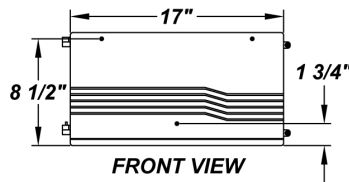

0.50" Conduit Entries
One Each on Opposite
Sides, Two on Top of
Housing, and Two
on Back of Housing

ORDERING INFORMATION

Example : (CDL - L48.0 - 120 - 277V - CGL - SW - 50K)

Textured Bronze is Standard Finish