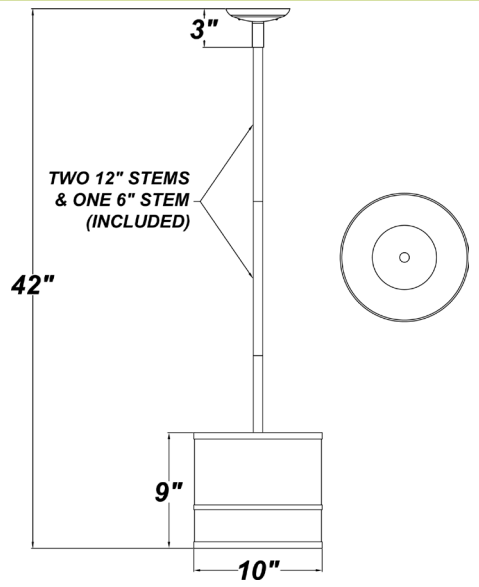

PROJECT :
TYPE :
ORDERING # :
COMMENTS :

10" MULTI-COLOR PENDANT

FEATURES

- 5" Cast Zinc Canopy
- Steel Trim w/ Satin Nickel Finish
- Decorative Fabric Shade Material
- Acrylic Diffuser Included
- Mounting Hardware Included
- 1 Medium Base Socket
- For Use With Incandescent, Compact Fluorescent or LED Screw-In Lamp (Lamp Not Included)
- Use Lamping up to:
 - 100W Incandescent
 - 27W Compact Fluorescent
 - 19W LED
- Optional GU Base Socket Adaptor Available (Must be Used With 120V Only)
- 42" Maximum Length
- Dry Location

ORDERING INFORMATION

Example : (PD-6790 - 115-01 - 240 - SN - BBL) **White Butcher Linen w/ Black Butcher Linen is Standard**

PRODUCT	TOP SHADE		STYLE	TRIM FINISH	BOTTOM SHADE	OPTION
Pendant & Hardware (PD-6790)	151-56 - Gold Organza	151-97 - Silver Organza	240 - 10" Multi-Color Pendant	SN - Satin Nickel (Standard) OB - Oil Brushed Bronze	GO - Gold Organza	GUA - GU-Base Socket Adaptor
	115-01 - White Butcher Linen	115-62 - Black Butcher Linen			SO - Silver Organza	
	115-96 - Red Butcher Linen	115-05 - Off White Butcher Linen			WBL - White Butcher Linen	
	174-25 - Chocolate Silk Shantung	136-33 - Oyster Silksheen			BBL - Black Butcher Linen	
	146-13 - Buff Odyssey	180-05 - Camelot Off-White Hardback			RBL - Red Butcher Linen	
	160-04 - Natural Bombay				OBL - Off White Butcher Linen	
					CSS - Chocolate Silk Shantung	
					OS - Oyster Silksheen	
					BO - Buff Odyssey	
					COH - Camelot Off-White Hardback	
					NB - Natural Bombay	