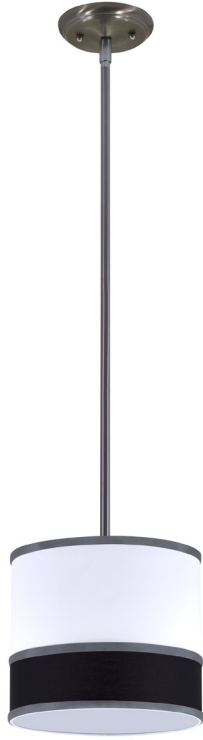

PROJECT :
TYPE :
ORDERING # :
COMMENTS :

10" MULTI-COLOR PENDANT

FEATURES

- 5" Cast Zinc Canopy
- Steel Trim w/ Satin Nickel Finish
- Decorative Fabric Shade Material
- Acrylic Diffuser Included
- Mounting Hardware Included
- 1 Medium Base Socket
- For Use With Incandescent, Compact Fluorescent or LED Screw-In Lamp (Lamp Not Included)
- Use Lamping up to:
 - 100W Incandescent
 - 27W Compact Fluorescent
 - 19W LED
- Optional GU Base Socket Adaptor Available (Must be Used With 120V Only)
- 42" Maximum Length
- Dry Location

ORDERING INFORMATION

Example : (PD-6790 - 115-01 - 240 - SN - BBL) **White Butcher Linen w/ Black Butcher Linen is Standard**

PRODUCT	TOP SHADE		STYLE	TRIM FINISH	BOTTOM SHADE	OPTION
Pendant & Hardware (PD-6790)	151-56 - Gold Organza	151-97 - Silver Organza	240 - 10" Multi-Color Pendant	SN - Satin Nickel (Standard) OB - Oil Brushed Bronze	GO - Gold Organza	GUA - GU-Base Socket Adaptor
	115-01 - White Butcher Linen	115-62 - Black Butcher Linen			SO - Silver Organza	
	115-96 - Red Butcher Linen	115-05 - Off White Butcher Linen			WBL - White Butcher Linen	
	174-25 - Chocolate Silk Shantung	136-33 - Oyster Silksheen			BBL - Black Butcher Linen	
	146-13 - Buff Odyssey	180-05 - Camelot Off-White Hardback			RBL - Red Butcher Linen	
	160-04 - Natural Bombay				OBL - Off White Butcher Linen	
					CSS - Chocolate Silk Shantung	
					OS - Oyster Silksheen	
					BO - Buff Odyssey	
					COH - Camelot Off-White Hardback	
					NB - Natural Bombay	