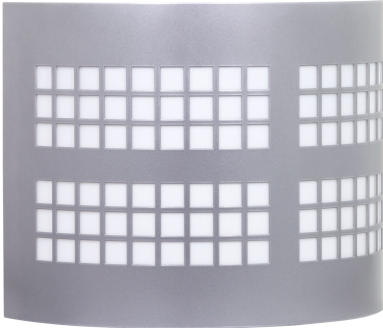

**OMEGA W LED**

|              |
|--------------|
| PROJECT :    |
| TYPE :       |
| ORDERING # : |
| COMMENTS :   |

**FEATURES**

**Housing:**

- 18 Gauge Steel w/ Matte Silver Polyester Powder Coat Finish
- Matte White Acrylic Diffuser

**Internal Fixture:**

- Cast Aluminum Housing w/ Textured Black Polyester Powder Coat Finish
- Steel Reflector w/ Hi-Reflectance White Powder Coat Finish
- Clear Polycarbonate Diffuser
- Mounts Directly to 4" Junction Box (By Others)
- Mounting Hardware Included
- Thermal Compensation Technology Ensures Longer LED Lifetime, Which is Ideal For Fixtures Being Placed in Area With Fluctuating or Higher Ambient Temperatures
- 100V - 277V
- Integral EM Battery Available (Voltage Must be Specified When Ordering)
- One 40W LED Driver
- Surge Protector
- CSA Listed Wet location For Wall Mounting
- Awaiting IES Files, DLC, Lighting Facts, And Title 24 Labeling / Certification