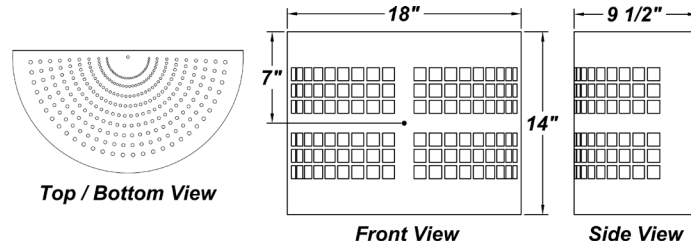

Internal Fixture:

- Cast Aluminum Housing w/ Textured Black Polyester Powder Coat Finish
- Steel Reflector w/ Hi-Reflectance White Powder Coat Finish
- Clear Polycarbonate Diffuser
- Mounts Directly to 4" Junction Box (By Others)
- Mounting Hardware Included
- Thermal Compensation Technology Ensures Longer LED Lifetime, Which is Ideal For Fixtures Being Placed in Area With Fluctuating or Higher Ambient Temperatures
- 100V - 277V
- Integral EM Battery Available (Voltage Must be Specified When Ordering)
- One 40W LED Driver
- Surge Protector
- CSA Listed Wet location For Wall Mounting
- Awaiting IES Files, DLC, Lighting Facts, And Title 24 Labeling / Certification

ORDERING INFORMATION

Example : (OMGW - L33.6 - 100 - 277V - WAL - BZ - 40K)

Matte Silver is Standard Finish

PRODUCT	SOURCE/WATTAGE	VOLTAGE	DIFFUSER	FINISH	OPTIONS
Omega W	L33.6 - (8) 4.2W LED Strips 4.2W LED Strips - (LM80 Standard) **40,000 Hours(L70)	100 - 277V	WAL - White Acrylic	SM - Matte Silver TB - Textured Black AC - Antique Copper AS - Antique Silver BT - Bronze Mist CP - Copper SN - Sand SW - Swedish Steel BZ - Textured Bronze TW - Textured White RAL Colors or Custom Match - Consult Factory	30K - 3000K Color Temp. Has 2080 Fixture Lumens 39W Input = 53.3 Fixture Lumens Per Watt 40K - 4000K Color Temp. Has 2055 Fixture Lumens 39W Input = 52.7 Fixture Lumens Per Watt 51K - 5100K Color Temp. Has 2160 Fixture Lumens 39W Input = 55.4 Fixture Lumens Per Watt F - Fused DL - Down Light EB - Bodine BSL26 - Will light 4 LED Modules - on Down Side of Fixture - AC Mode 960 Lumens - Battery @ 1 second = 322 Total Lumens - Battery @ 90 Minutes = 291 Total Lumens Please Note: 120V or 277V Must Be Specified When Ordering The EB Option

REPLACEMENT PARTS	PART NO.
White Acrylic Lens	3024260
Housing (Specify Housing Color)	6035499
Internal Polycarbonate Lens	34065

NOTES

We reserve the right to revise the design or components of any product due to parts availability or change in UL standards, without assuming any obligation or liability to modify any products previously manufactured, and without notice.