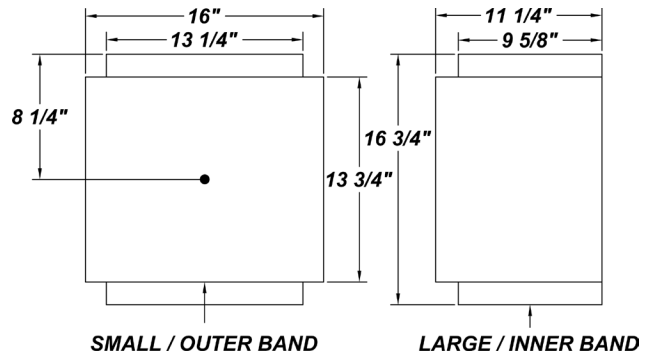

MASTERS LARGE LED

PROJECT :
TYPE :
ORDERING # :
COMMENTS :

FEATURES

- Steel Trim Bands w/ Textured Bronze Powder Coat Finish
- Standard Up / Down Light Output
- Internal Fixture:**
- Die-Cast Aluminum Ballast Housing w/ Textured Bronze Powder Coat Finish
- Fully Silicone Gasketed Channel
- Clear Prismatic UV-Stabilized Polycarbonate Ribbed Lens
- Mounts Direct to Flat Surface w /Four #8 Wall Anchors (Not Included)
- 120V Drivers Are Dimmable
- 277V Drivers Are Not Dimmable
- CSA Listed Wet Location For Wall Mount
- Awaiting IES Files, DLC, Lighting Facts, And Title 24 Labeling / Certification

ORDERING INFORMATION

Example : (MSL - L24.0 - 277V - SM - 35K)

Textured Bronze is Standard Finish

PRODUCT	SOURCE/WATTAGE	VOLTAGE	DIFFUSER	FINISH	OPTIONS
Masters Large	L44.0 - 44.0W (36) LED Array L40.0 - 40.0W (80) LED Array L24.0 - 24.0W (80) LED Array	120V - 120V 277V - 277V (50 / 60Hz)	Clear Polycarbonate Lens	SM - Matte Silver TB - Textured Black AC - Antique Copper AS - Antique Silver BT - Bronze Mist CP - Copper SN - Sand SW - Swedish Steel BZ - Textured Bronze TW - Textured White RAL Colors or Custom Match - Consult Factory	30K - 3000K Color Temp. 35K - 3500K Color Temp. 40K - 4000K Color Temp. F - Fused PCL - 120 or 277 Photocell TP - Tamper-Proof Screw Set EB - Bodine BSL26 - Will light 4 LED Modules - on Down Side of Fixture - AC Mode 960 Lumens - Battery @ 1 second = 322 Total Lumens - Battery @ 90 Minutes = 291 Total Lumens Please Note: 120V or 277V Must Be Specified When Ordering The EB Or PCL Options See Page 2 For Wattage Specifications