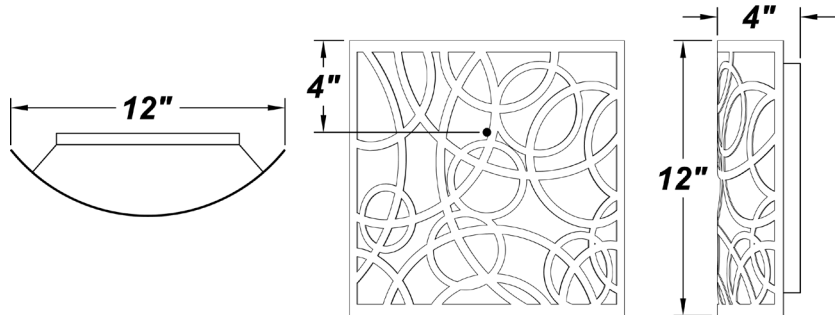

ORDERING INFORMATION

Example : (ECLS - RNG - L25.0 - 120V - WAL - SM - 40K)

Matte Silver is Standard Finish

PRODUCT	SOURCE/WATTAGE	VOLTAGE	DIFFUSER	FINISH	OPTIONS
Eclipse S RNG Fascia	L12.5 - (1) 12.5W (40) LED Module L25.0 - (2) 12.5W (40) LED Modules	120V - 120V 277V - 277V (50 / 60Hz)	WAL - White Acrylic	SM - Matte Silver TB - Textured Black AC - Antique Copper AS - Antique Silver BT - Bronze Mist CP - Copper KC - Kenworth Chrome SN - Sand SW - Swedish Steel BZ - Textured Bronze TW - Textured White RAL Colors or Custom Match - Consult Factory	One 12.5W Module Lumen Output 30K - 3000K Color Temperature (1195 Total Module Lumens = 95.6 Lumens Per Watt) 35K - 3500K Color Temperature (1231 Total Module Lumens = 98.5 Lumens Per Watt) 40K - 4000K Color Temperature (1255 Total Module Lumens = 100.4 Lumens Per Watt) Two 12.5W Modules Lumen Output 30K - 3000K Color Temperature (2390 Total Module Lumens = 95.6 Lumens Per Watt) 35K - 3500K Color Temperature (2462 Total Module Lumens = 98.5 Lumens Per Watt) 40K - 4000K Color Temperature (2510 Total Module Lumens = 100.4 Lumens Per Watt) F - Fused

NOTES

We reserve the right to revise the design or components of any product due to parts availability or change in UL standards, without assuming any obligation or liability to modify any products previously manufactured, and without notice.

REPLACEMENT PARTS

PART NO.

White Acrylic Lens

3046560

ARRA 2009

BUY AMERICA ACT Compliant C US