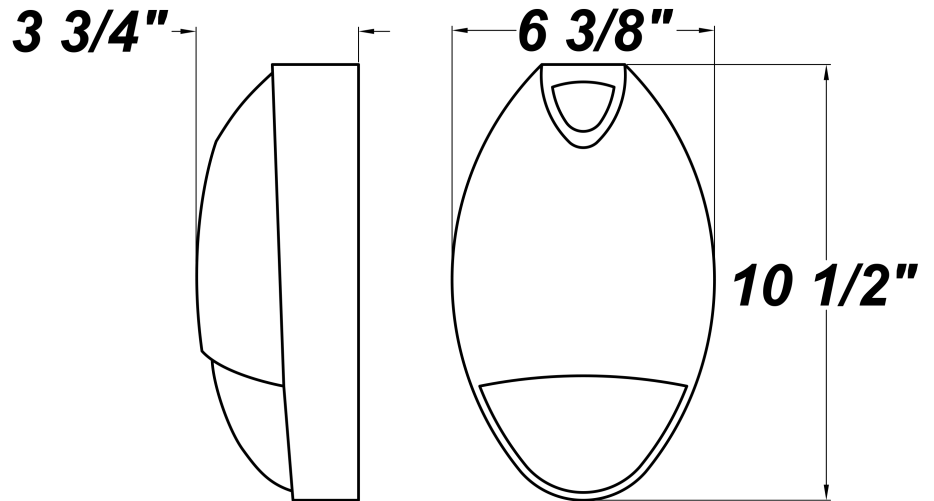

**BERKSHIRE LED**

PROJECT :
TYPE :
ORDERING # :
COMMENTS :

**FEATURES**

- Die-Cast Aluminum Housing w/ Textured Bronze Polyester Powder Coat Finish
- UV Resistant Polycarbonate Lens
- Mirrored Reflector
- Integrated Photocell
- Mounts on Ceiling or Wall Over Recessed 4" Junction Box (By Others) or Use Surface Conduit
- 120V - 277V
- One 14W LED Driver
- UL Listed For Wet Location
- ADA Compliant